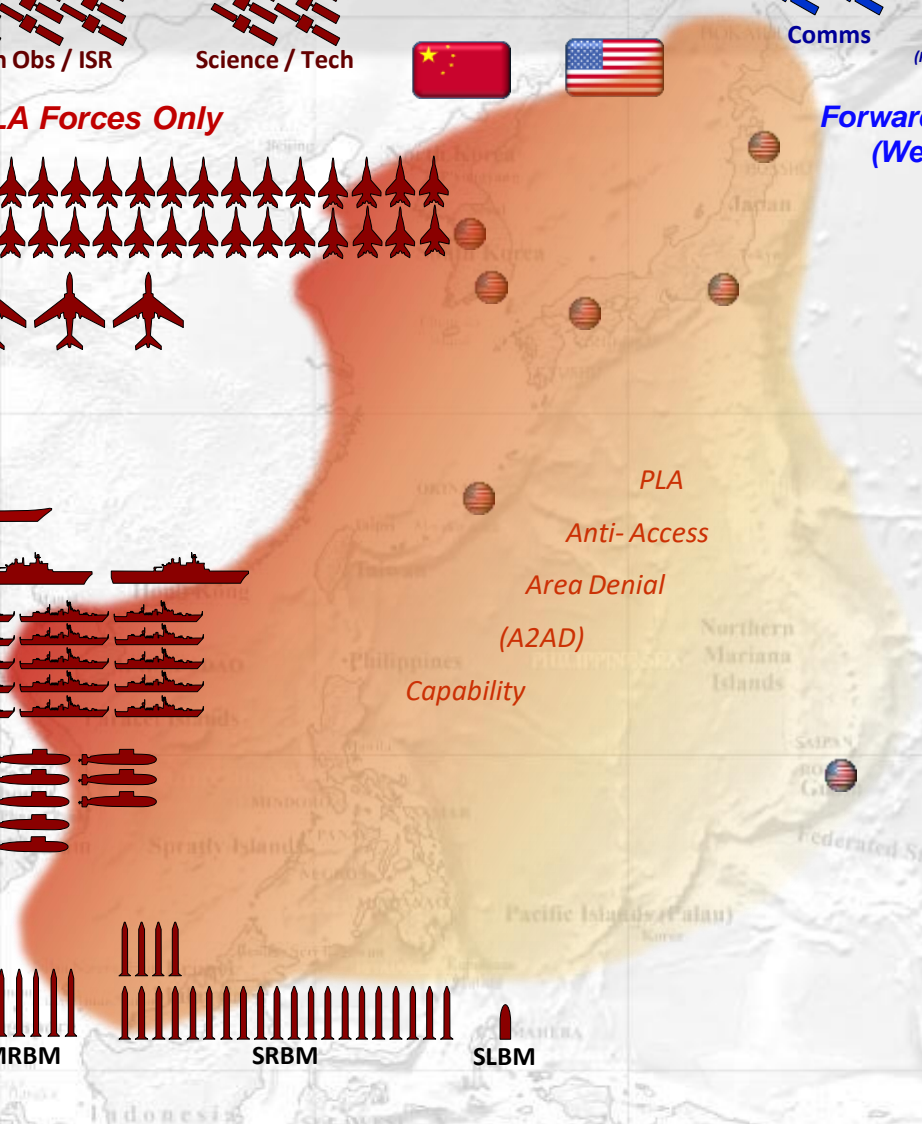

Forward-Stationed U.S. Forces (West of Int'l Date Line)

MARITIME

MARITIME

Area of PLA Influence

MISSILES

MISSILES

ICBM
IRBM / MRBM
SRBM

✈ = 25 Modern Fighters
✈ = 25 Manned Bombers
✈ = 5 Maritime Patrol Aircraft

🚢 = 1 Aircraft Carrier
🚢 = 2 Amphibious Assault Ships
🚢 = 2 Modern Multi-Warfare Combatant

🚢 = 2 Modern Submarines
🚢 = 25 Ballistic Missiles
🚢 = 1 THAAD Battery

🚢 = 10 Satellites
🇺🇸 = Major U.S. Base
🇨🇳 = China 🇺🇸 = U.S.

Current

Modernized PLA Forces Only

Forward-Stationed U.S. Forces (West of Int'l Date Line)

AIR

MARITIME

MISSILES

- ✈️ = 25 Modern Fighters
- 🚢 = 1 Aircraft Carrier
- 🚢 = 2 Modern Submarines
- 🚀 = 10 Satellites
- ✈️ = 25 Manned Bombers
- 🚢 = 2 Amphibious Assault Ships
- 🚀 = 25 Ballistic Missiles
- 🌐 = Major U.S. Base
- ✈️ = 5 Maritime Patrol Aircraft
- 🚢 = 2 Modern Multi-Warfare Combatant
- 🚀 = 1 THAAD Battery
- 🇨🇳 = China
- 🇺🇸 = U.S.

UNCLASSIFIED

2025
(Projected)

SPACE

SPACE

AIR

Modernized PLA Forces Only

Forward-Stationed U.S. Forces
(West of Int'l Date Line)

MARITIME