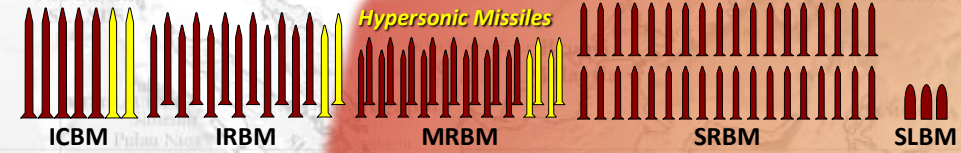

Current

Modernized PLA Forces Only

Forward-Stationed U.S. Forces (West of Int'l Date Line)

AIR

MARITIME

MISSILES

- ✈️ = 25 Modern Fighters
- 🚢 = 1 Aircraft Carrier
- 🚢 = 2 Modern Submarines
- 🚀 = 10 Satellites
- ✈️ = 25 Manned Bombers
- 🚢 = 2 Amphibious Assault Ships
- 🚀 = 25 Ballistic Missiles
- 🌐 = Major U.S. Base
- ✈️ = 5 Maritime Patrol Aircraft
- 🚢 = 2 Modern Multi-Warfare Combatant
- 🚀 = 1 THAAD Battery
- 🇨🇳 = China
- 🇺🇸 = U.S.

UNCLASSIFIED

2025
(Projected)

SPACE

SPACE

AIR

Modernized PLA Forces Only

Forward-Stationed U.S. Forces
(West of Int'l Date Line)

MARITIME

MARITIME

MISSILES

MISSILES

- = 25 Modern Fighters
- = 1 Aircraft Carrier
- = 2 Modern Submarines
- = 10 Satellites
- = 25 Manned Bombers
- = 2 Amphibious Assault Ships
- = 25 Ballistic Missiles
- = Major U.S. Base
- = 5 Maritime Patrol Aircraft
- = 2 Modern Multi-Warfare Combatant
- = 1 THAAD Battery
- = China
- = U.S.