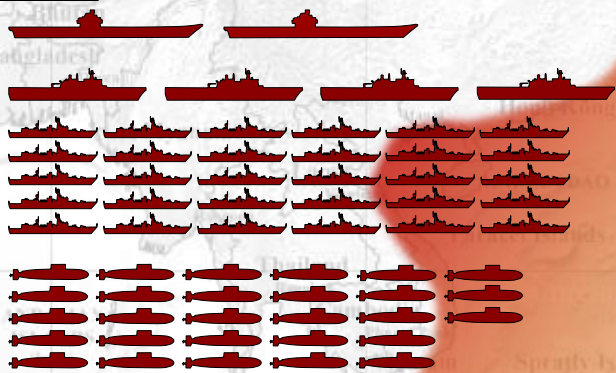

Forward-Stationed U.S. Forces (West of Int'l Date Line)

MARITIME

MARITIME

Area of PLA Influence

MISSILES

MISSILES

ICBM
IRBM / MRBM
SRBM

✈ = 25 Modern Fighters
✈ = 25 Manned Bombers
✈ = 5 Maritime Patrol Aircraft

🚢 = 1 Aircraft Carrier
🚢 = 2 Amphibious Assault Ships
🚢 = 2 Modern Multi-Warfare Combatant

🚢 = 2 Modern Submarines
🚢 = 25 Ballistic Missiles
🚢 = 1 THAAD Battery

🚢 = 10 Satellites
🇺🇸 = Major U.S. Base
🇨🇳 = China 🇺🇸 = U.S.

Current

Modernized PLA Forces Only

Forward-Stationed U.S. Forces (West of Int'l Date Line)

AIR

MARITIME

MISSILES

- ✈️ = 25 Modern Fighters
- 🚢 = 1 Aircraft Carrier
- 🚢 = 2 Modern Submarines
- 🚀 = 10 Satellites
- ✈️ = 25 Manned Bombers
- 🚢 = 2 Amphibious Assault Ships
- 🚀 = 25 Ballistic Missiles
- 🌐 = Major U.S. Base
- ✈️ = 5 Maritime Patrol Aircraft
- 🚢 = 2 Modern Multi-Warfare Combatant
- 🚀 = 1 THAAD Battery
- 🇨🇳 = China
- 🇺🇸 = U.S.

UNCLASSIFIED

2025
(Projected)

SPACE

SPACE

AIR

Modernized PLA Forces Only

Forward-Stationed U.S. Forces
(West of Int'l Date Line)

MARITIME