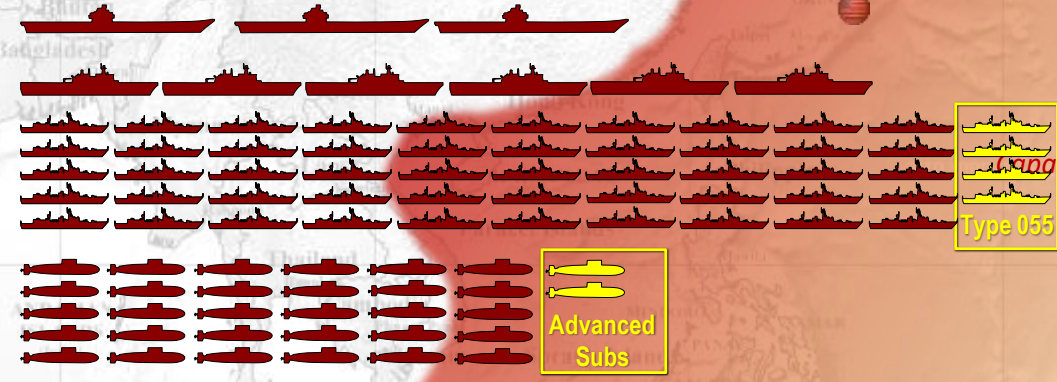

🚢 = 1 Aircraft Carrier
🚢 = 2 Amphibious Assault Ships
🚢 = 2 Modern Multi-Warfare Combatant

🚢 = 2 Modern Submarines
🚢 = 25 Ballistic Missiles
🚢 = 1 THAAD Battery

🚢 = 10 Satellites
🇺🇸 = Major U.S. Base
🇨🇳 = China 🇺🇸 = U.S.

Current

Modernized PLA Forces Only

Forward-Stationed U.S. Forces (West of Int'l Date Line)

AIR

MARITIME

MISSILES

- ✈️ = 25 Modern Fighters
- 🚢 = 1 Aircraft Carrier
- 🚢 = 2 Modern Submarines
- 🚀 = 10 Satellites
- ✈️ = 25 Manned Bombers
- 🚢 = 2 Amphibious Assault Ships
- 🚀 = 25 Ballistic Missiles
- 🌐 = Major U.S. Base
- ✈️ = 5 Maritime Patrol Aircraft
- 🚢 = 2 Modern Multi-Warfare Combatant
- 🚀 = 1 THAAD Battery
- 🇨🇳 = China
- 🇺🇸 = U.S.

UNCLASSIFIED

2025
(Projected)

SPACE

SPACE

AIR

Modernized PLA Forces Only

Forward-Stationed U.S. Forces
(West of Int'l Date Line)

MARITIME

MARITIME

MISSILES

MISSILES

- = 25 Modern Fighters
- = 1 Aircraft Carrier
- = 2 Modern Submarines
- = 10 Satellites
- = 25 Manned Bombers
- = 2 Amphibious Assault Ships
- = 25 Ballistic Missiles
- = Major U.S. Base
- = 5 Maritime Patrol Aircraft
- = 2 Modern Multi-Warfare Combatant
- = 1 THAAD Battery
- = China
- = U.S.