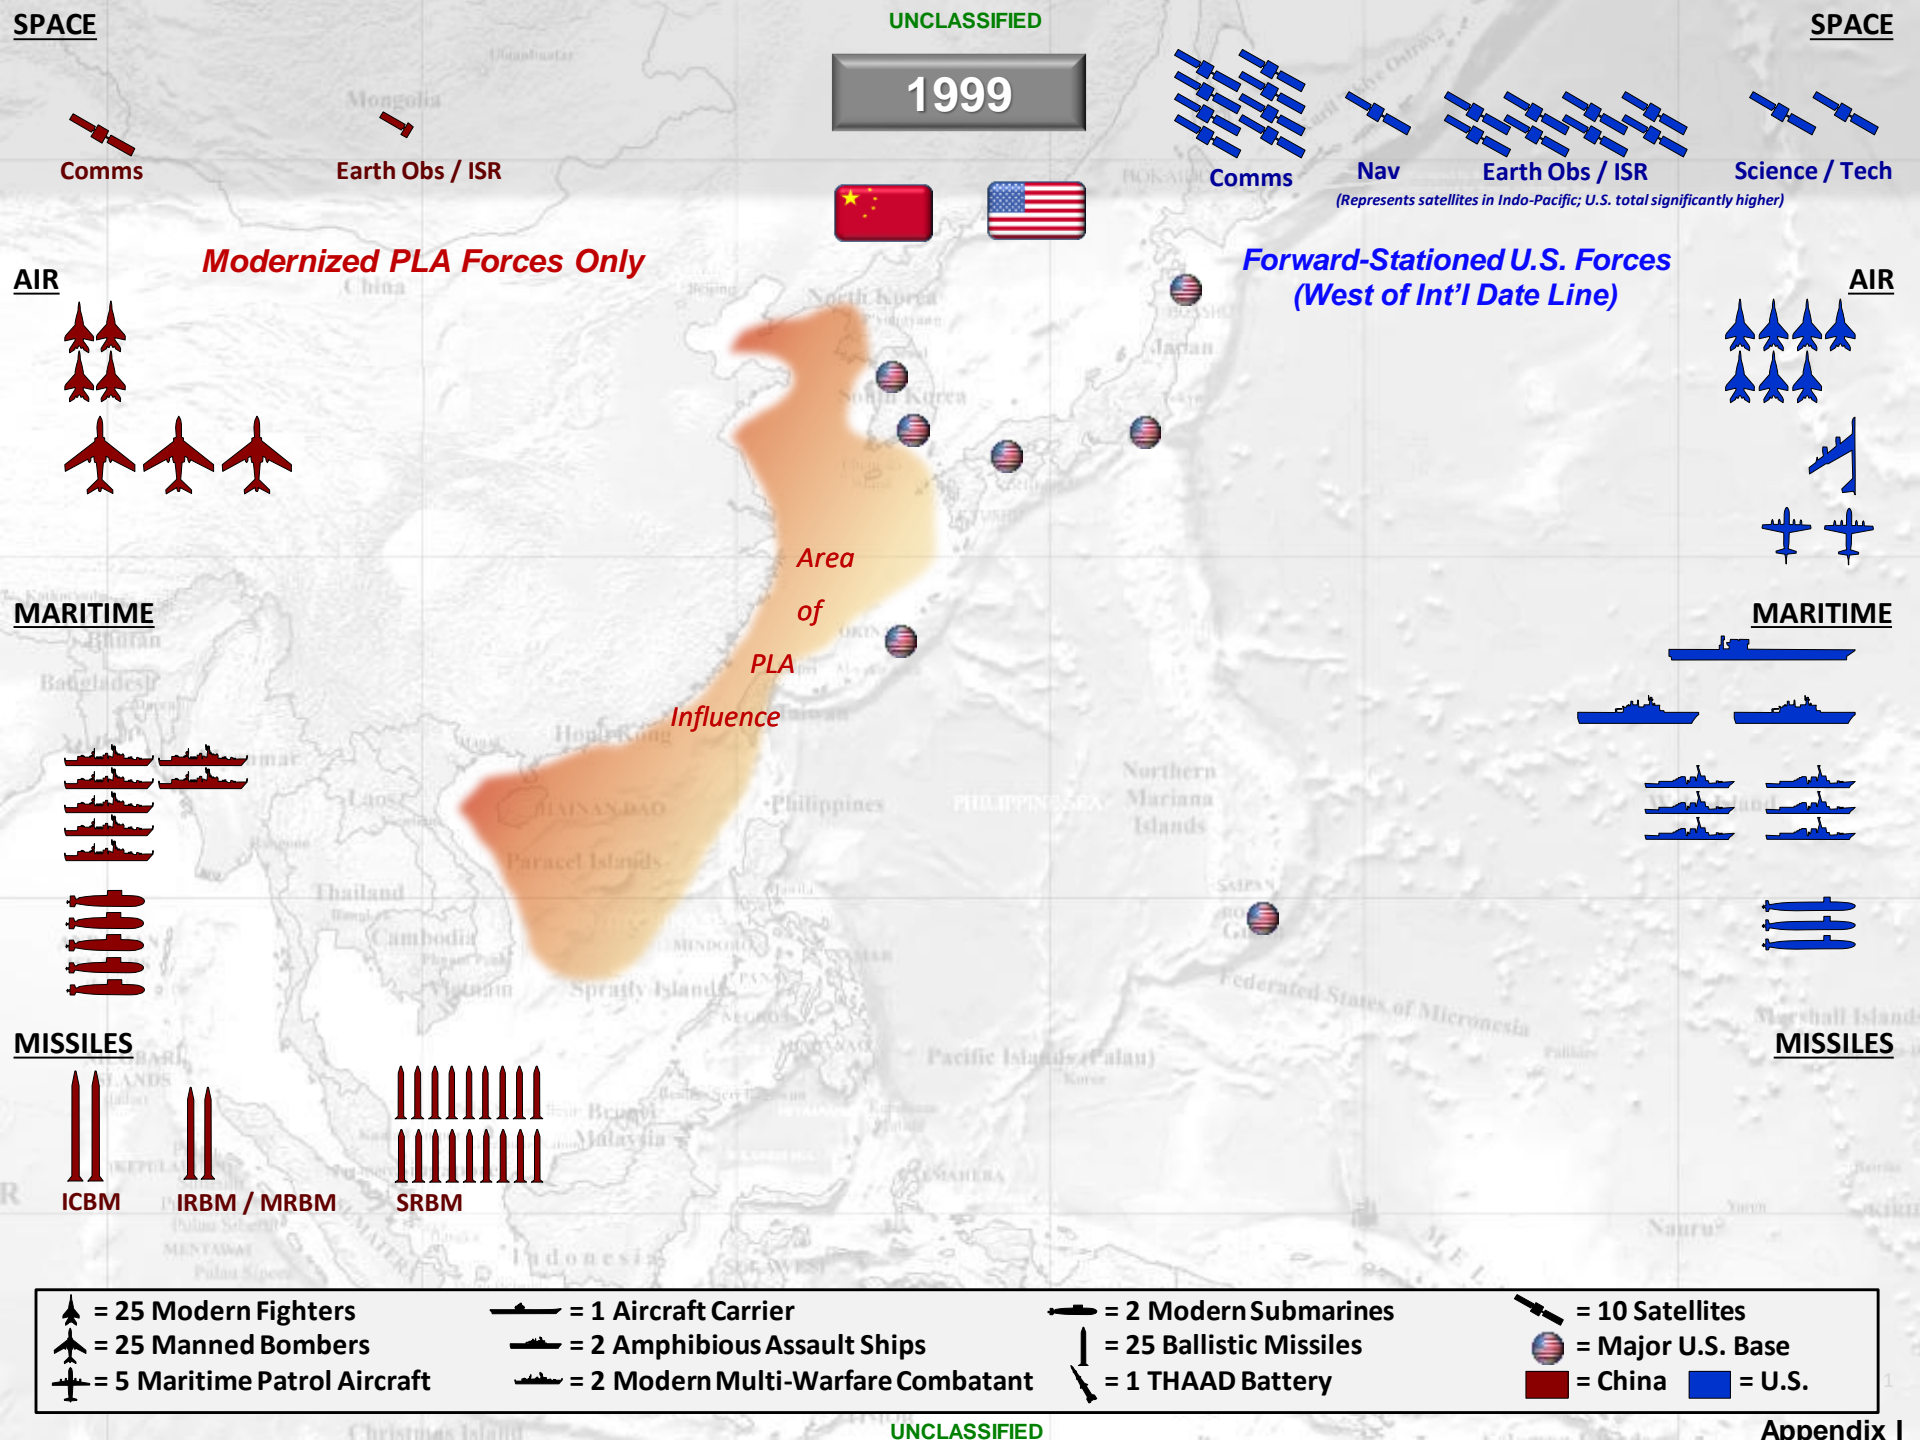

1999

SPACE

SPACE

Comms
Earth Obs / ISR

Comms Nav Earth Obs / ISR Science / Tech
(Represents satellites in Indo-Pacific; U.S. total significantly higher)

AIR

AIR

Modernized PLA Forces Only

Forward-Stationed U.S. Forces (West of Int'l Date Line)

MARITIME

MARITIME

Area of PLA Influence

MISSILES

MISSILES

ICBM
IRBM / MRBM
SRBM

✈ = 25 Modern Fighters
✈ = 25 Manned Bombers
✈ = 5 Maritime Patrol Aircraft

🚢 = 1 Aircraft Carrier
🚢 = 2 Amphibious Assault Ships
🚢 = 2 Modern Multi-Warfare Combatant

🚢 = 2 Modern Submarines
🚢 = 25 Ballistic Missiles
🚢 = 1 THAAD Battery

🚢 = 10 Satellites
🇺🇸 = Major U.S. Base
🇨🇳 = China 🇺🇸 = U.S.